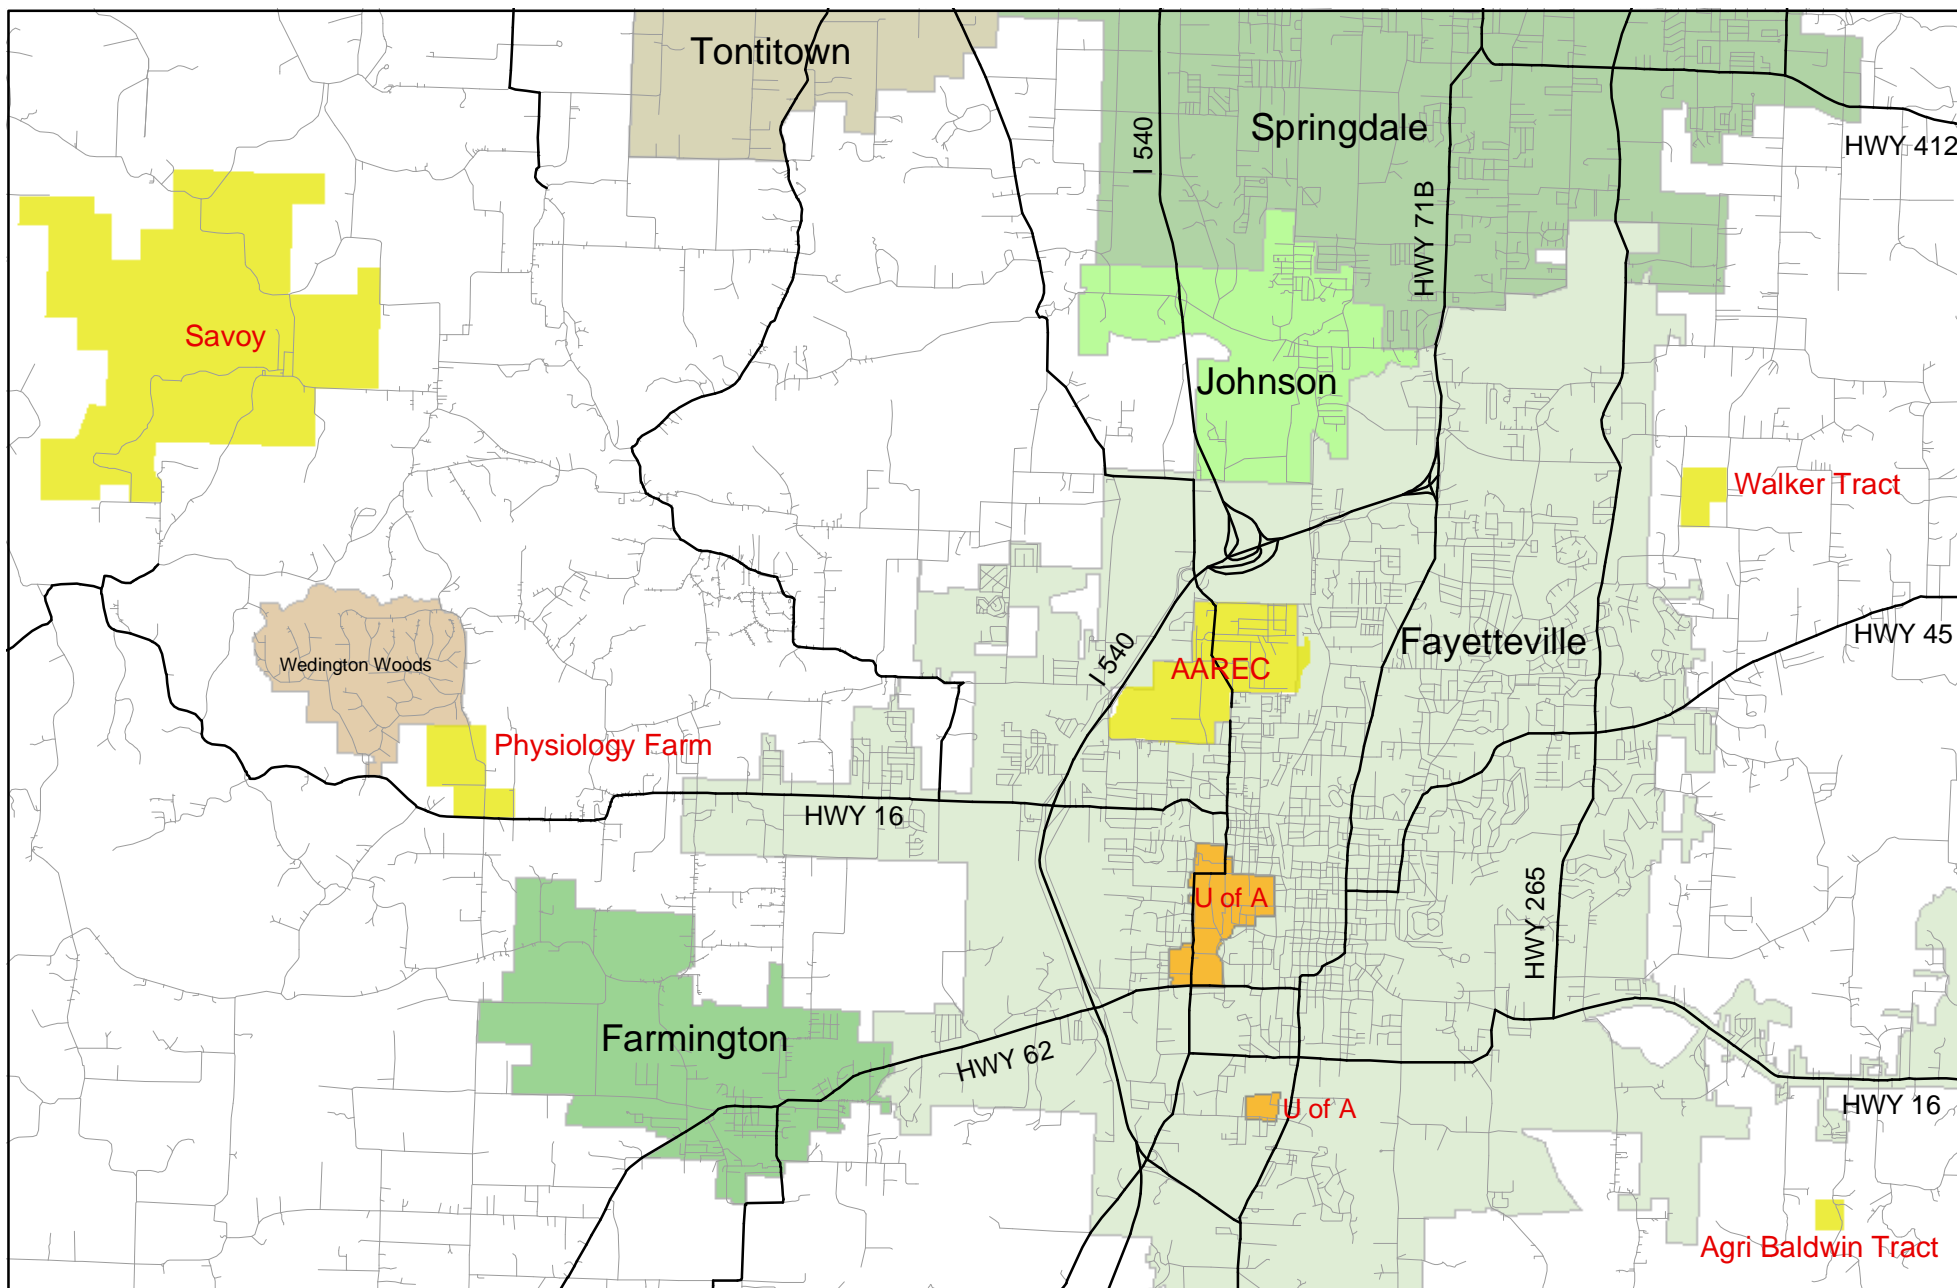

U of A Agricultural Experiment Station Northwest Arkansas Area

Scale = 1:100,000
Projection: UTM
Datum: WGS 1984
UTM: Zone 15 N
10-17-03 V. Skinner
AES_NWA03.mxd